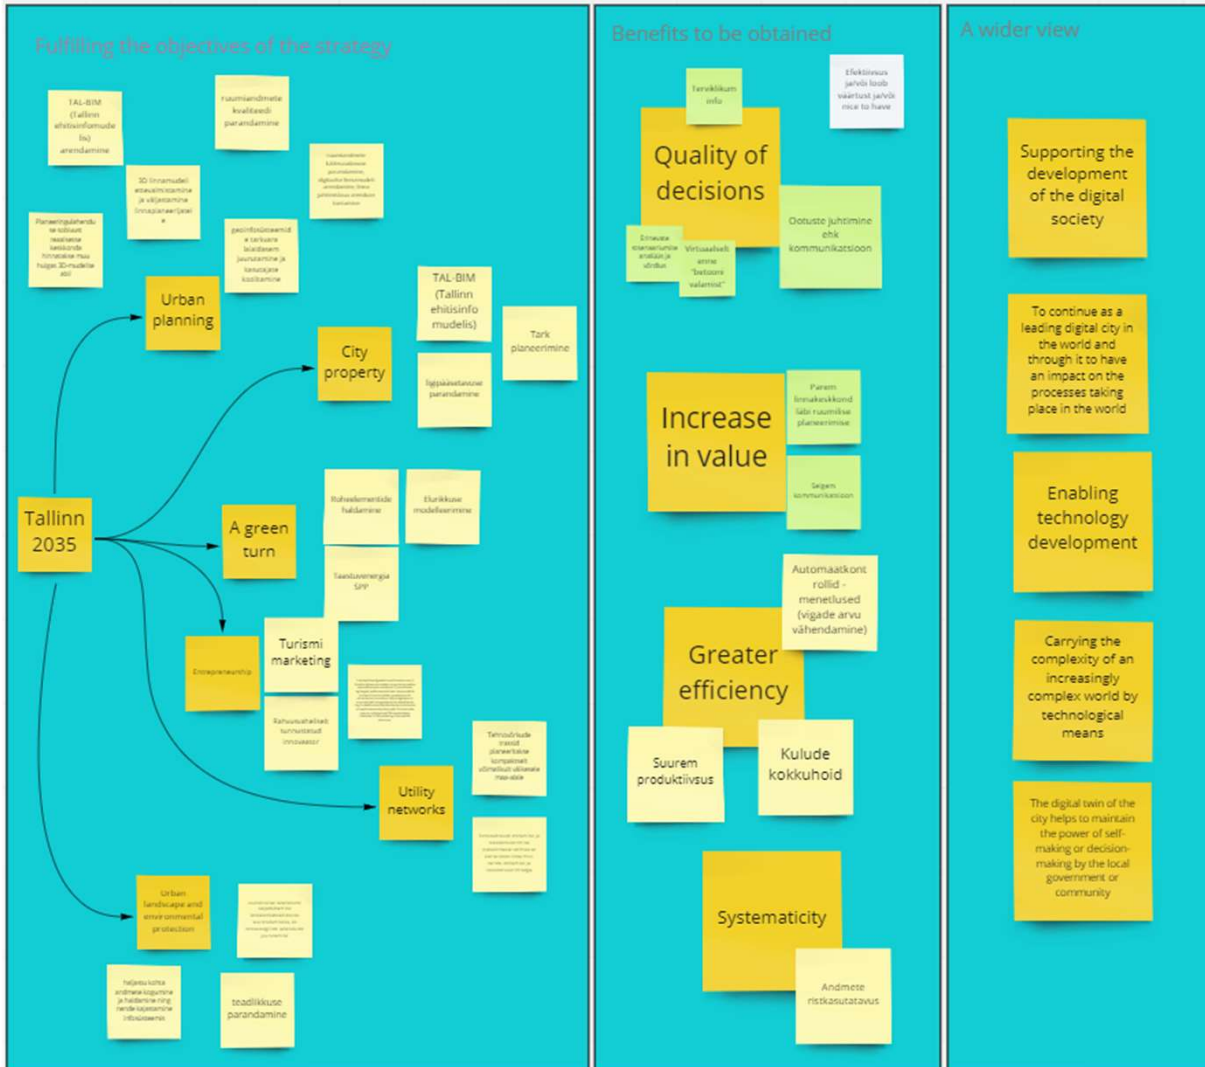

Why Tallinn digital twin

1. Advantages of Tallinn –Test in Tallinn
2. Digital society
   - Private sector
   - City size
   - Cooperation with Helsinki
   - Education and research institutions
   - Proximity to the state level