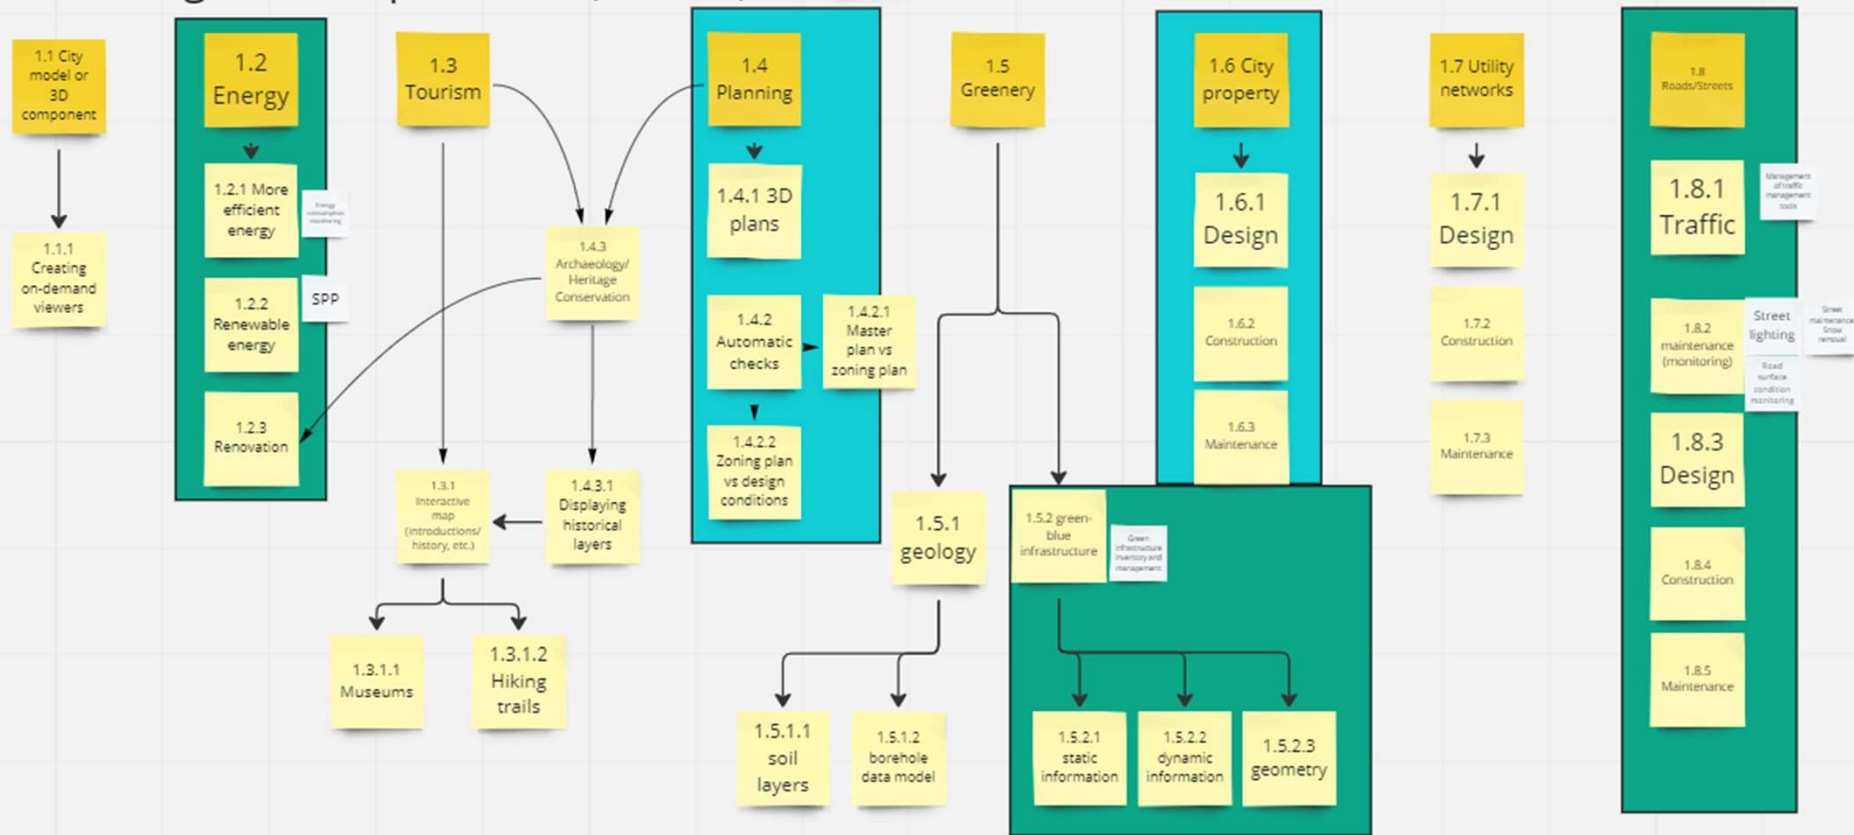

Tallinn digital twin platform (sketch)

1. Digital twin "building blocks"