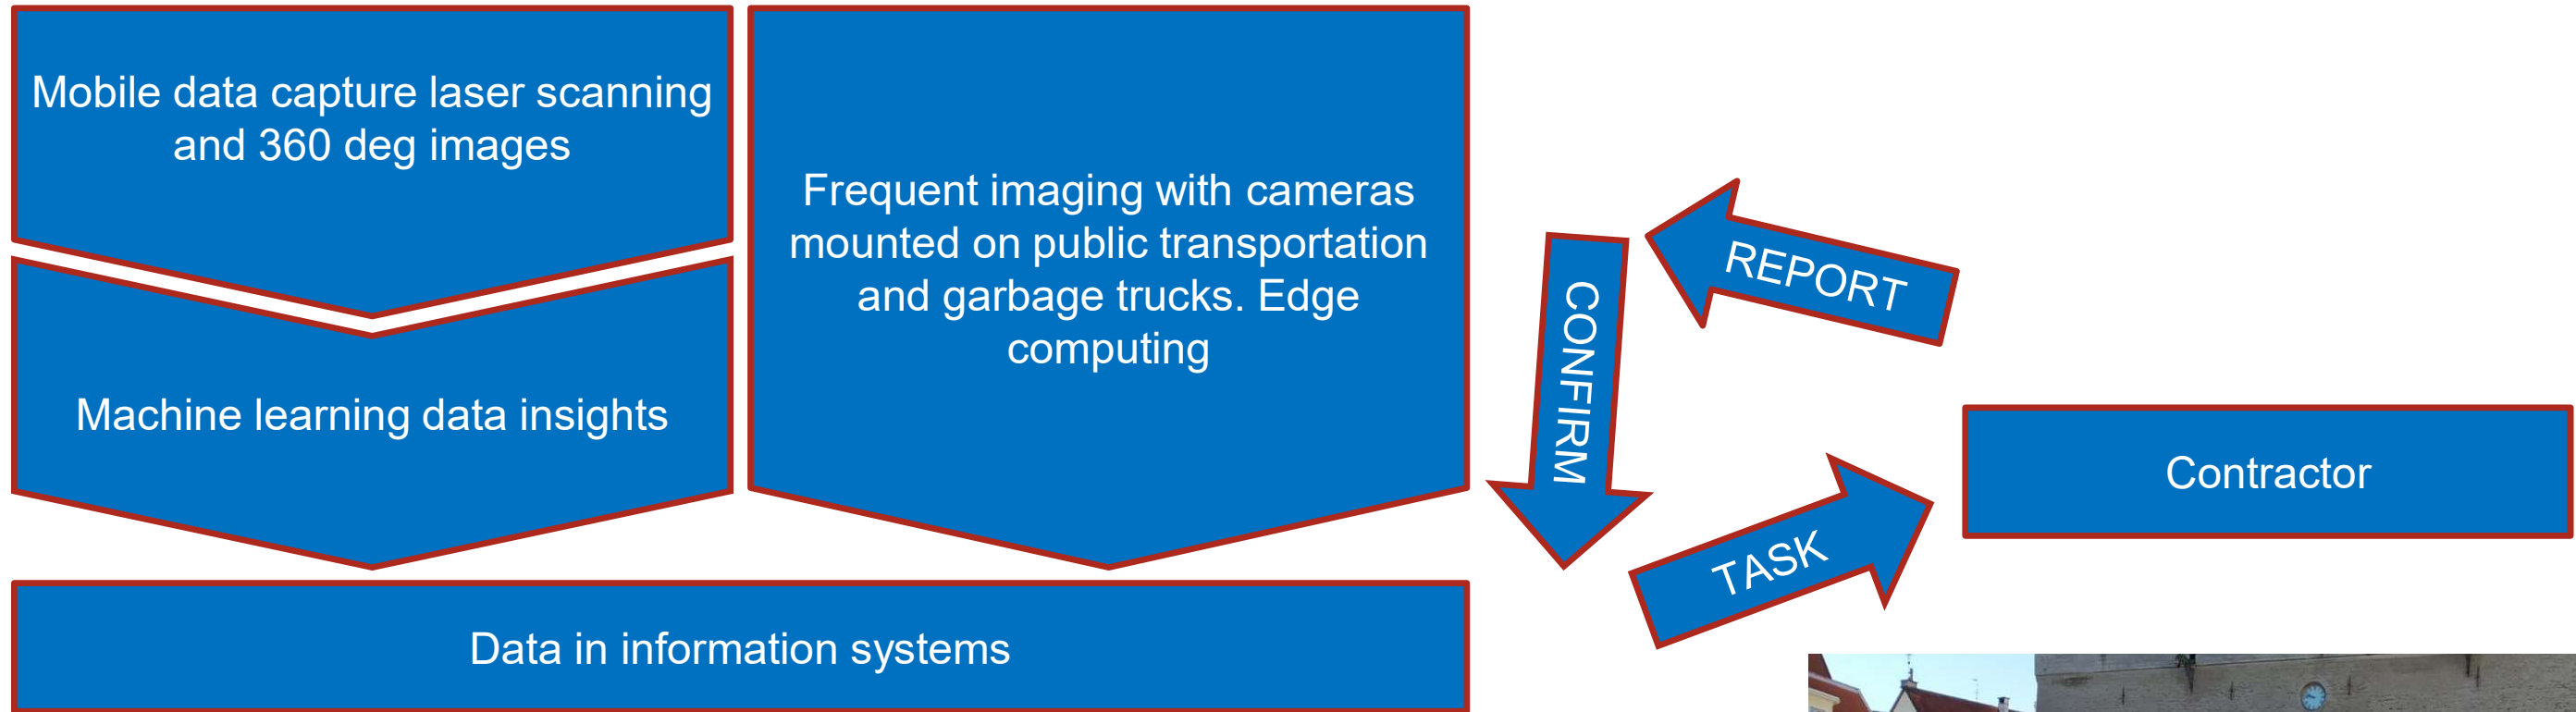

- Remote sensing and monitoring
- Automated BIM-based detail zone plans
- Tallinn city model in action

Remote sensing and monitoring

Emilia-Romagna. Il futuro lo facciamo insieme.

DATA INSIGHTS

- Road surface condition
- Traffic signs and road markings
- City furniture
- Billboard tax
- City greenery

Automated BIM-based detail zone planning

An abstract graphic composed of several horizontal lines of varying lengths and two large, overlapping circles, all in a light green color, positioned to the left of the footer text.