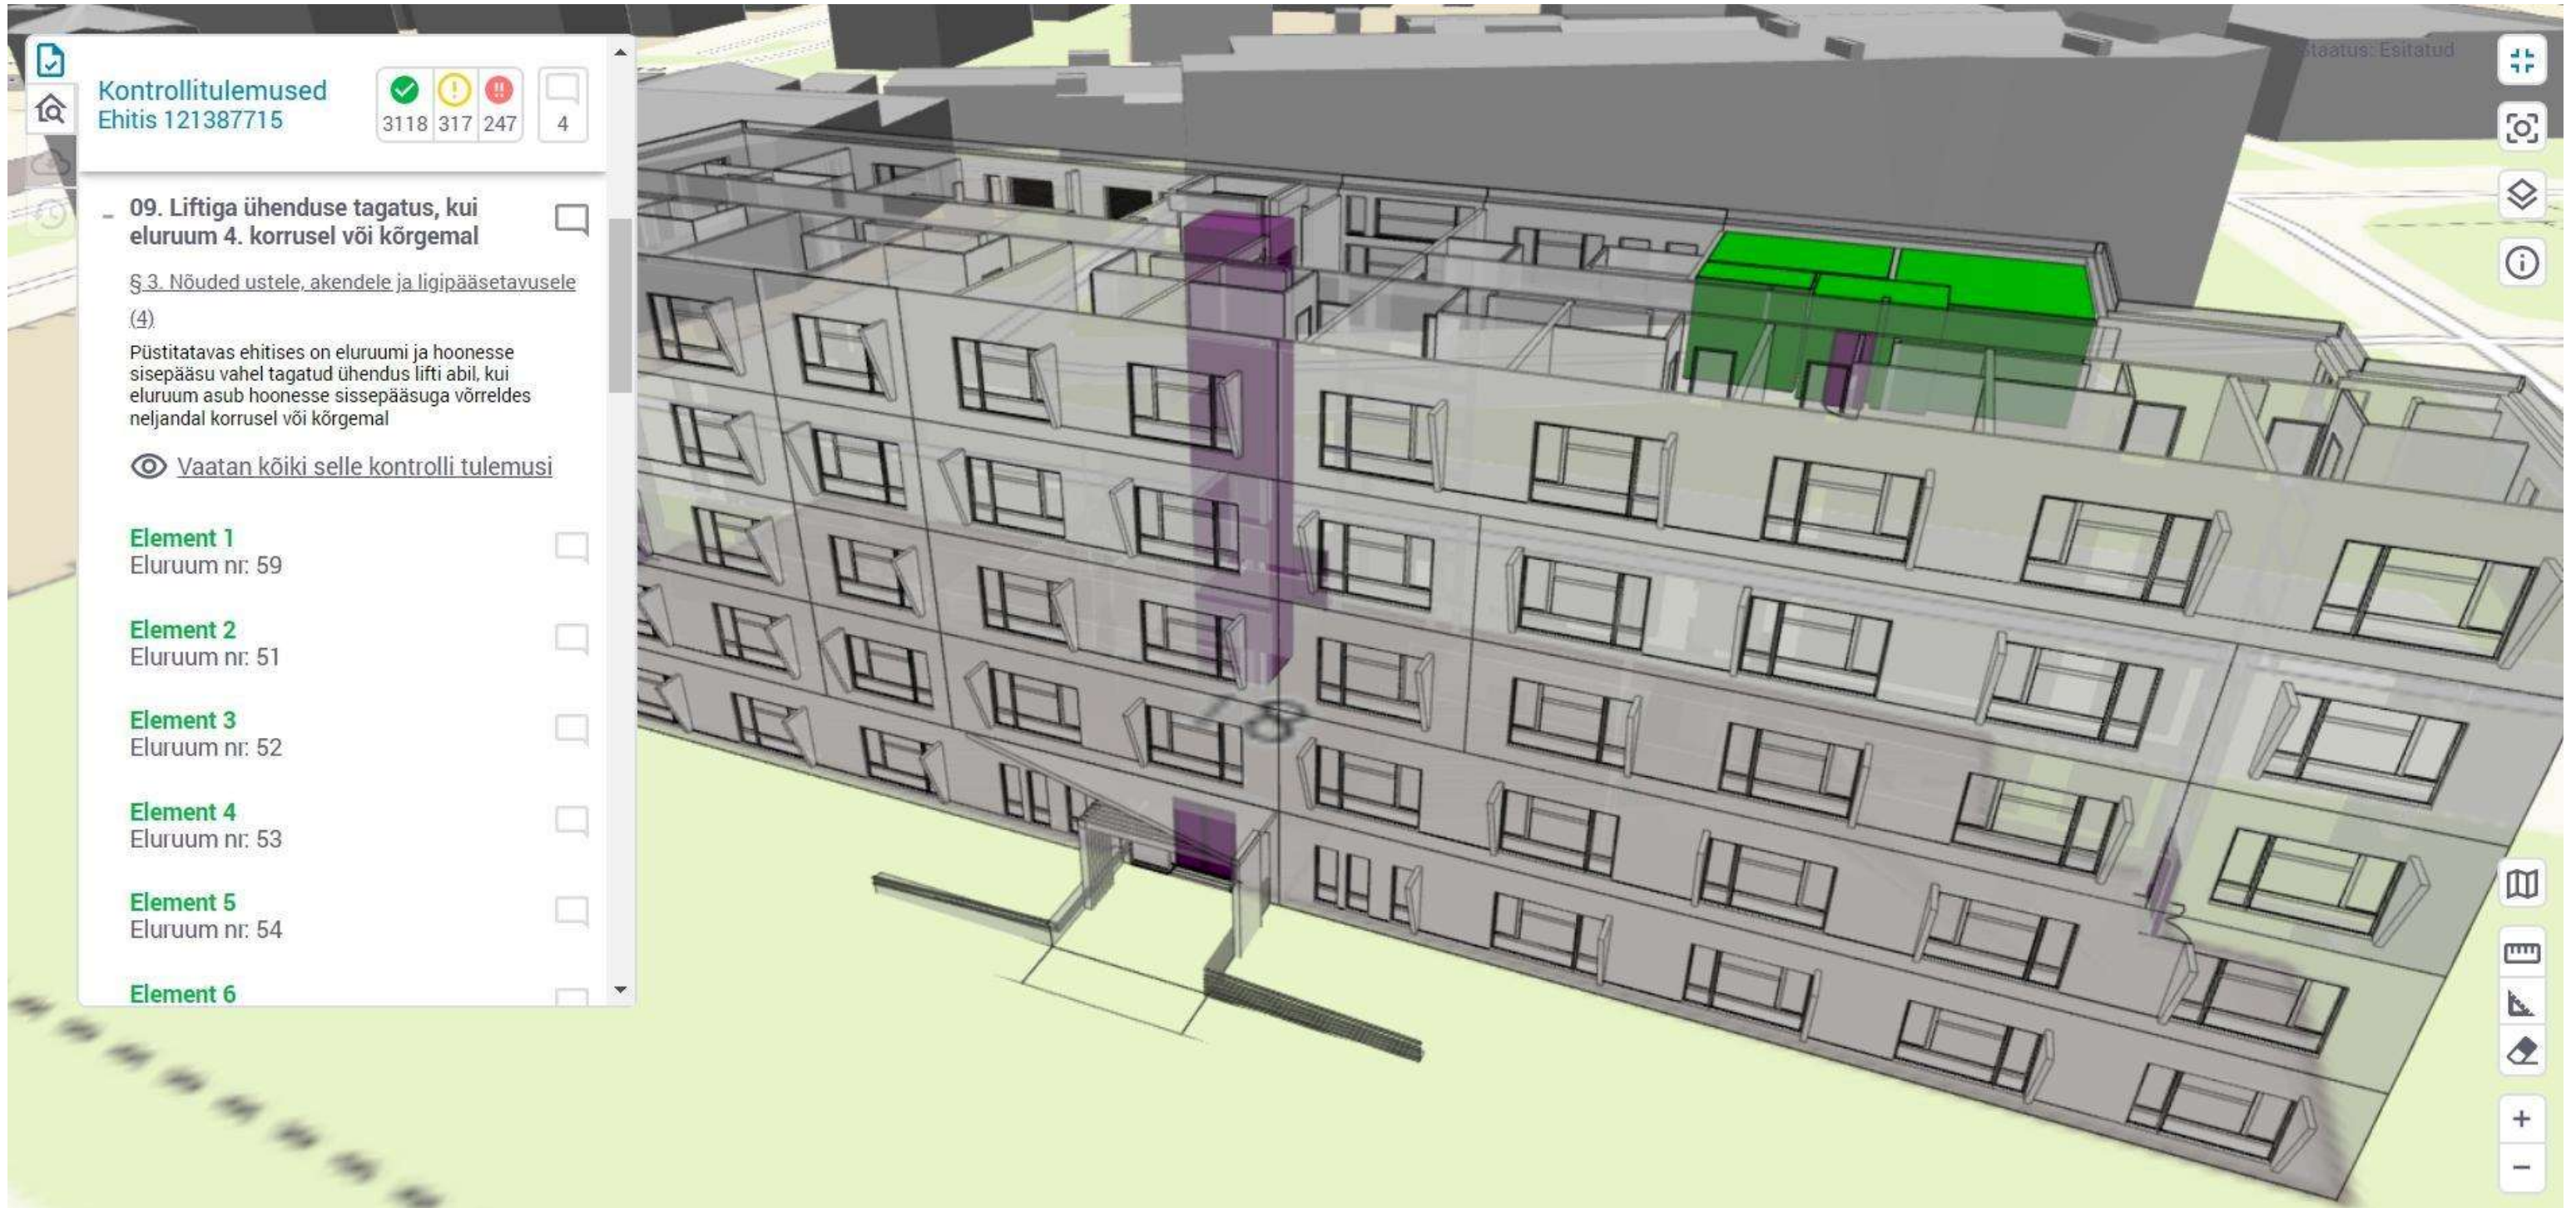

18952 [Details](#)

Acer platanoides
SE_HEL22_0161_AA_02
56.03863149478477, 12.700211131913038

- Dimensions
- Ecological benefits
- Health Indication
- Safety
- Economical value

An abstract graphic composed of several horizontal lines of varying lengths and two large, overlapping circles, all in a light blue color, positioned above the main title.

Automated BIM-based detail zone planning

An abstract graphic composed of several horizontal lines of varying lengths and two large, overlapping circles, all in a light green color, positioned to the left of the footer text.

Emilia-Romagna. Il futuro lo facciamo insieme.

An abstract graphic composed of several horizontal lines of varying lengths and two large, overlapping circles, all in a light green color, positioned to the right of the footer text.